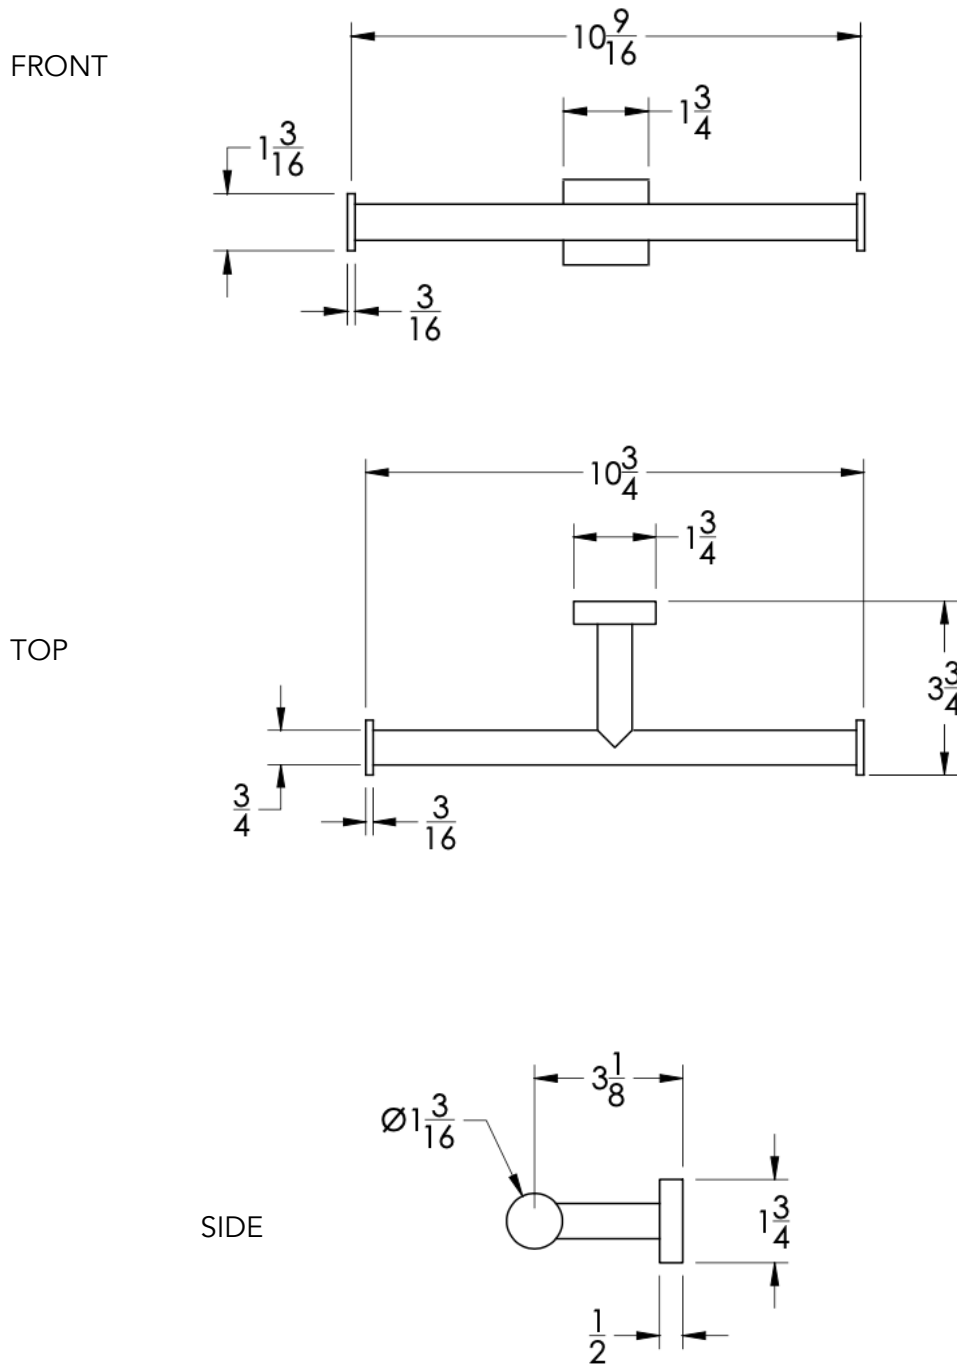

neelnox

LET
THERE
BE **DESIGN.**

FEATURES

- Premium 304 Grade Stainless Steel
- Solid Mount Construction
- Concealed Installation Hardware
- State of the nav wall anchors included for installation on Dry wall or Tile

Notes: _____

Dimensions in inches

NOTE: Dimensions subject to change without notice.