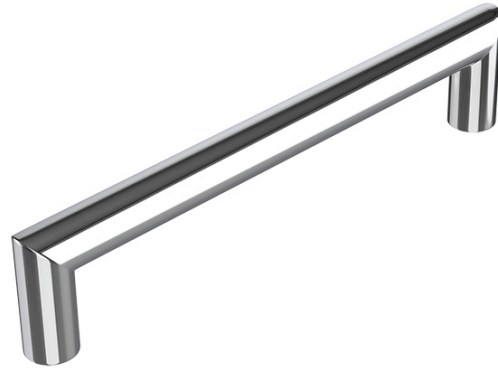

## FEATURES

- Premium 304 Grade Stainless Steel
- Solid Mount Construction
- Concealed Installation Hardware
- ADA Compliant