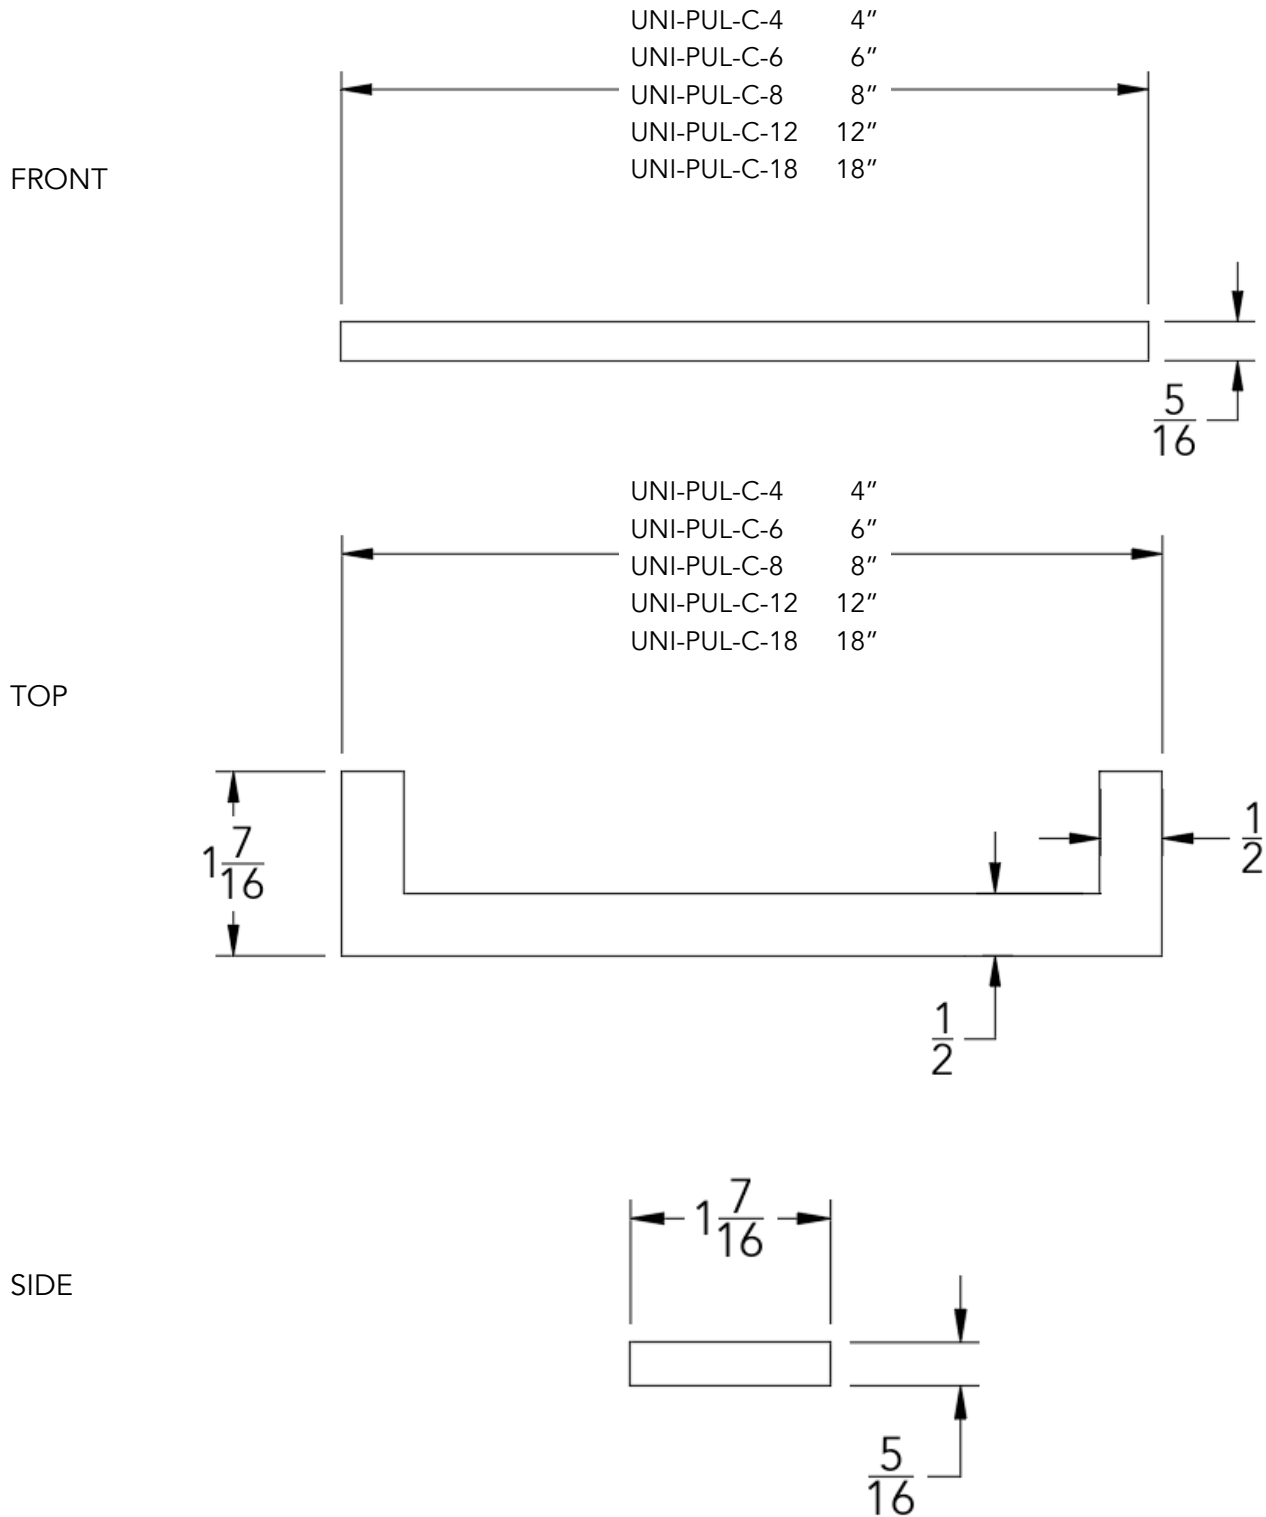

neelnox

LET
THERE
BE **DESIGN.**

FEATURES

- Premium 304 Grade Stainless Steel
- Solid Mount Construction
- Concealed Installation Hardware
- ADA Compliant

COLLECTION UNIVERSAL

CABINET PULL

Model	Product	Finishes Available
UNI-PUL-C-4-P	4" Cab-Pull	Multiple finishes available. Over 23 finishes to choose from.
UNI-PUL-C-6-P	6" Cab-Pull	
UNI-PUL-C-8-P	8" Cab-Pull	
UNI-PUL-C-12-P	12" Cab-Pull	
UNI-PUL-C-18-P	18" Cab-Pull	

Dimensions in inches

NOTE: Dimensions subject to change without notice.